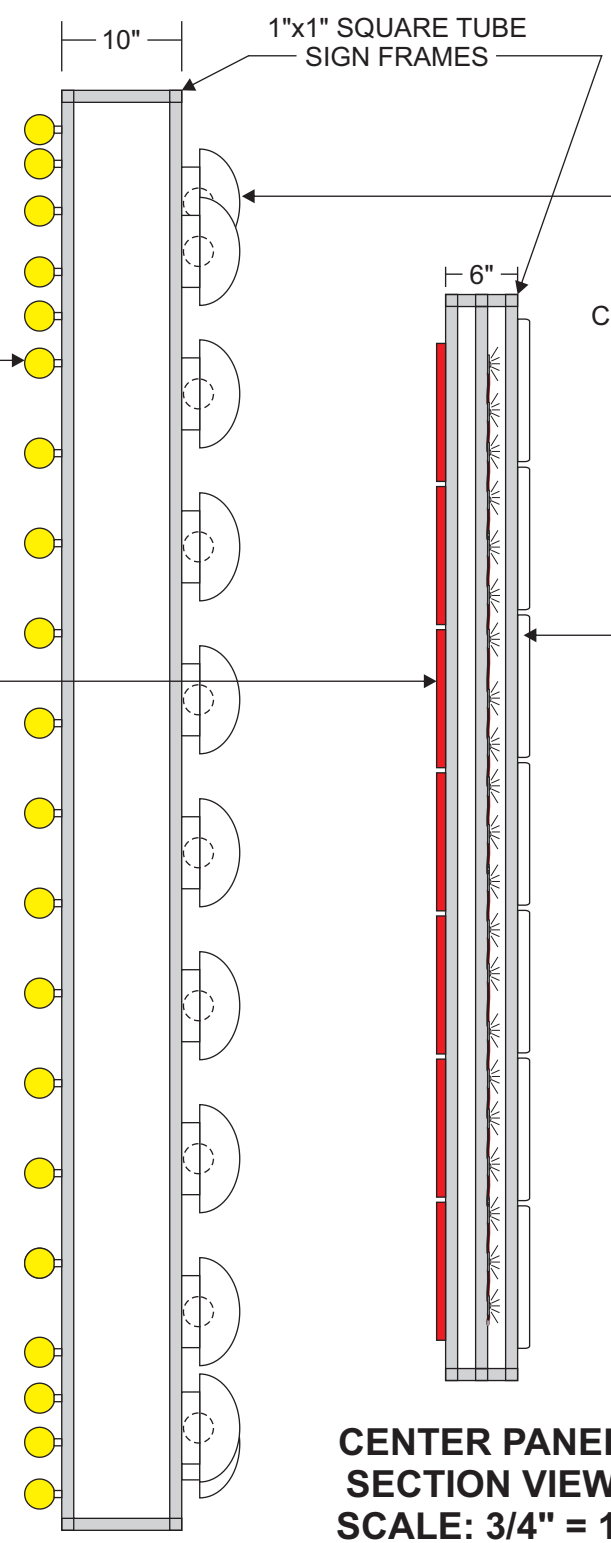

SIDE A
SCALE: 3/4" = 1'

CENTER PANEL SECTION VIEW
SCALE: 3/4" = 1'

SIDE B
SCALE: 3/4" = 1'