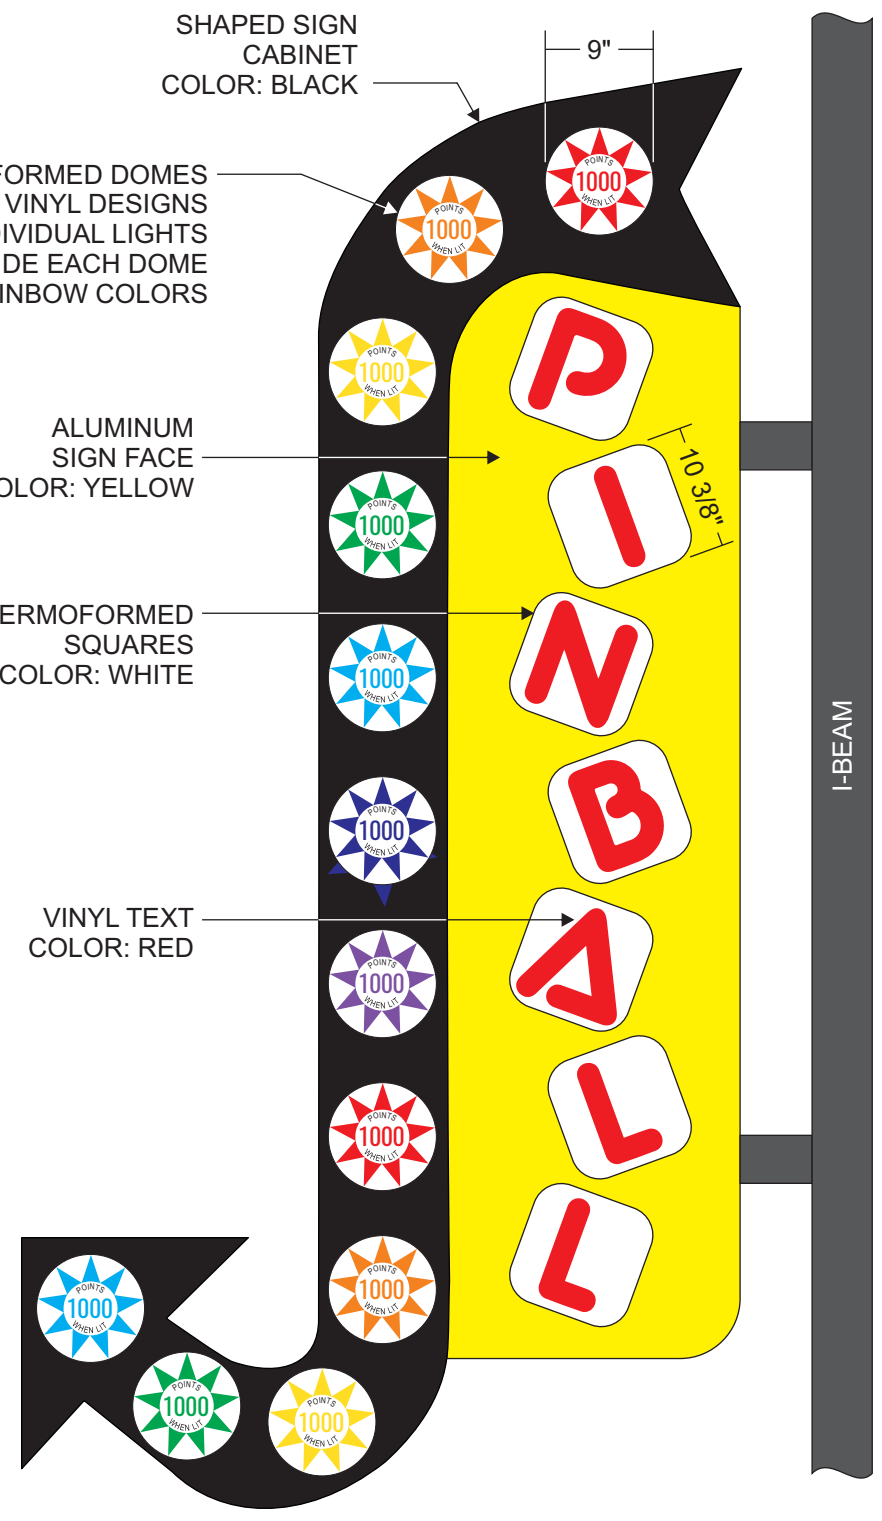

SIDE A
SCALE: 3/4" = 1'

CENTER PANEL SECTION VIEW
SCALE: 3/4" = 1'

SIDE B
SCALE: 3/4" = 1'